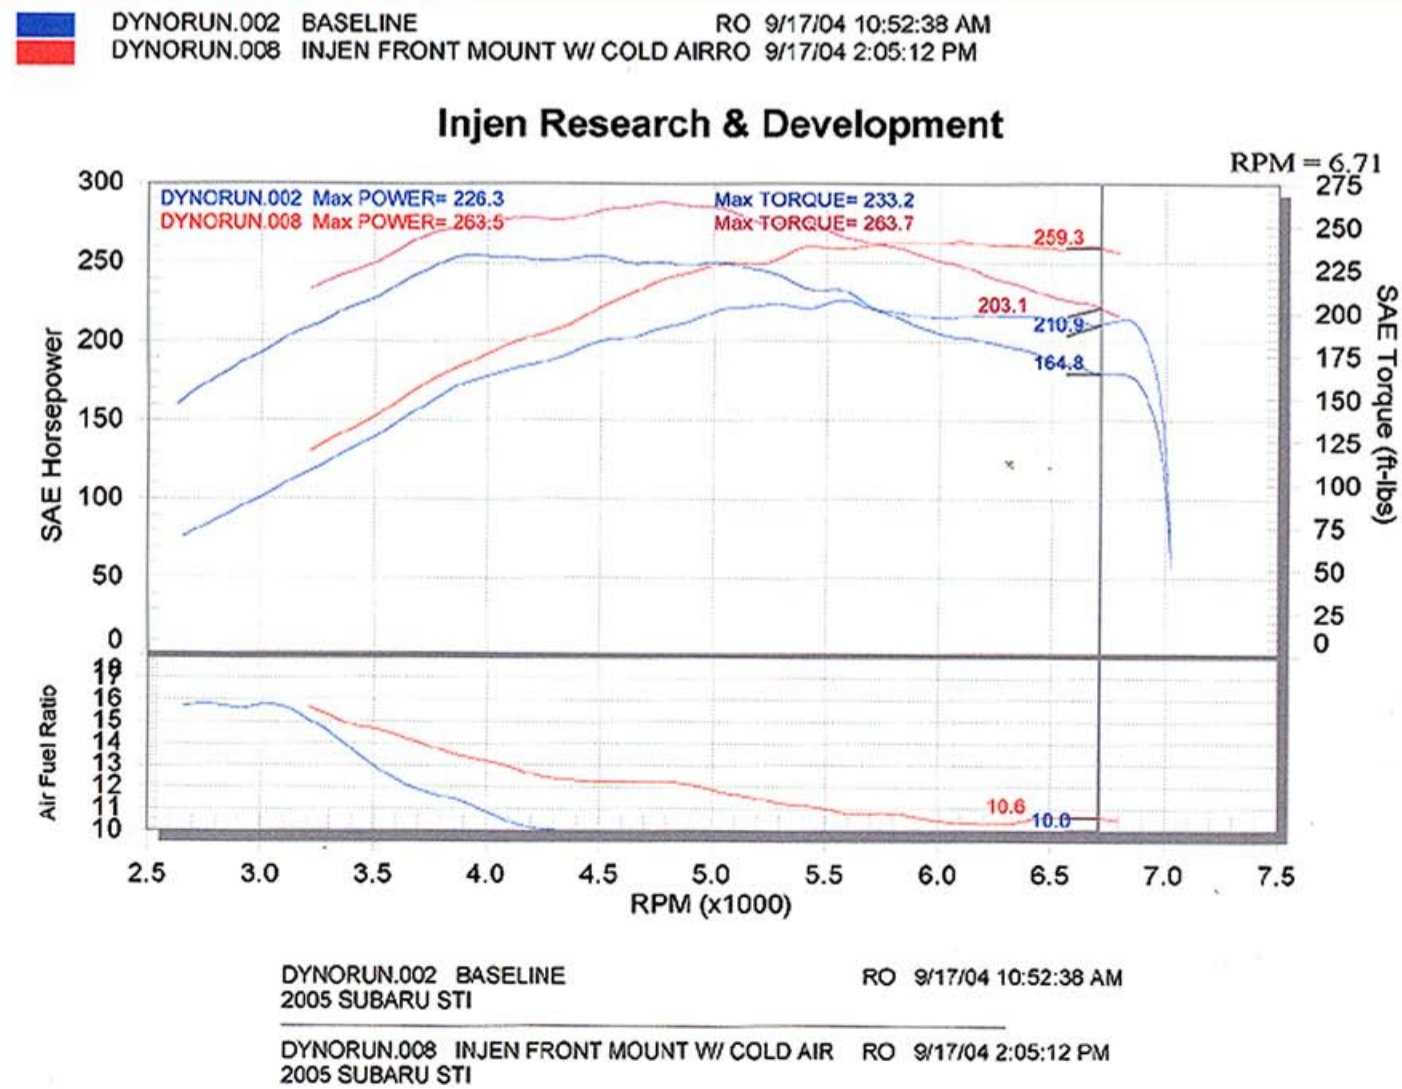

DYNO GRAPH 1: SES1201 Intercooler System

D
Y
N
O
R
U
N
P
H
A
N
T
O
M
I
N
J
E
N
P
E
R
F
O
R
M
A
N
C
E
P
R
O
D
U
C
T
S